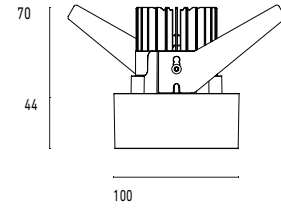

101 10 000218.023

Model

Name	Mono 100 Type 2 Recessed Downlighter
Finish	Structured Black
Area	Indoor

System

Power (Luminaire)	24W
Power (System)	27W
Voltage	240V-AC
Optics	Rotationally Symmetrical Direct 15°
Colour Temperature	2700°K
Luminous Flux	1763lm
TM30	Rf95 Rg103
CRI	Ra97
Lumen Maintenance	L90 B10 50000hrs
Chromaticity	<3 McAdam Step Ellipse
Articulation	Fixed
Cut-Out	
Ingress Protection	IP44
Control Device	Remote DALI (Included)
Class	III